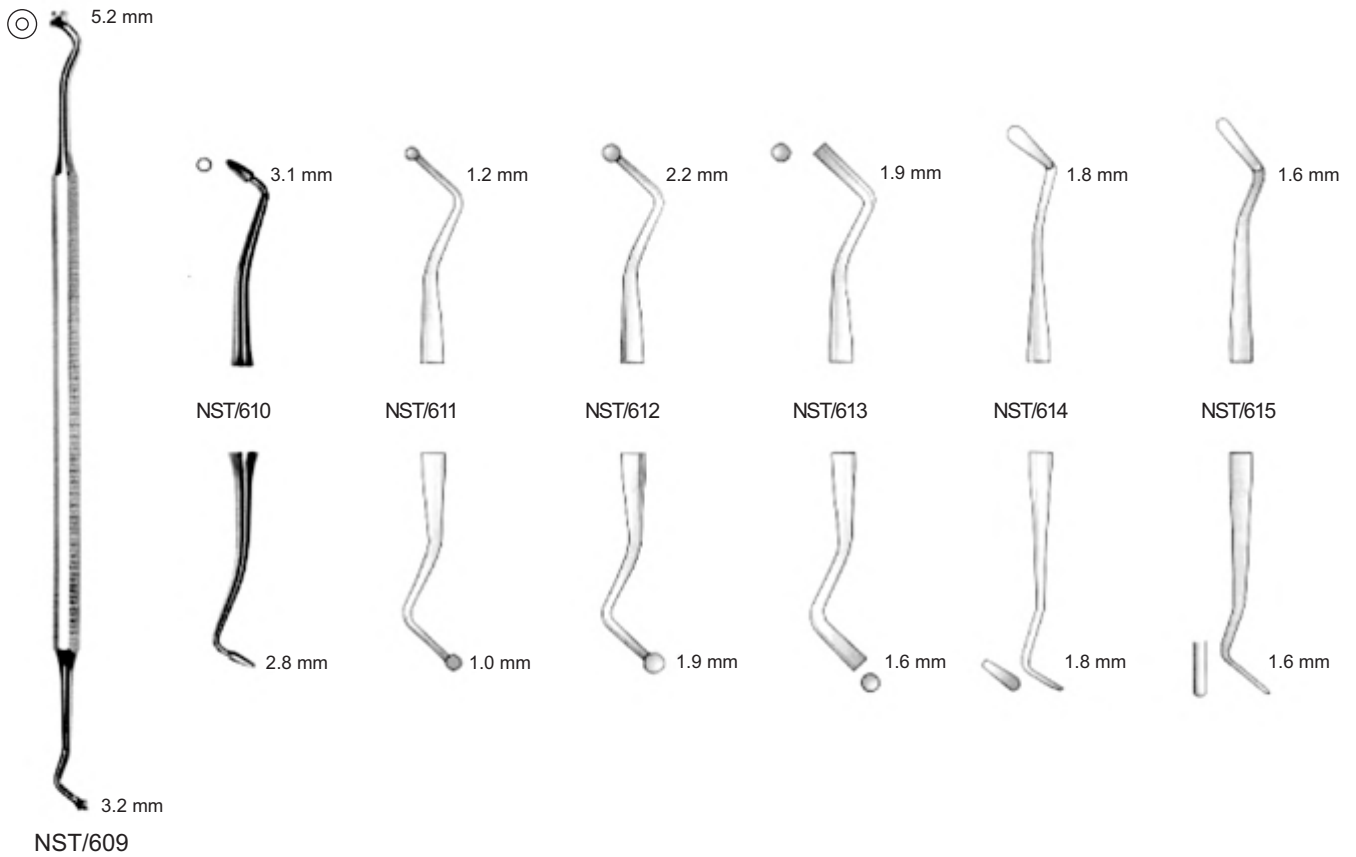

Treymann
17cm/6 3/4"
NST/542

21cm/8 1/4"
NST/552
Complete, with 3 attachment fig. 1-3

Fig.1
NST/553

Fig.2
NST/554

Fig.3
NST/555

Water & Dental Syringes & Intra-ligamental Anesthesia

NST/556
All metal watersyringe,
self-filling

1.8ml
NST/556
Cartridgesyringe

1.8ml
NST/558
With ring handle
Cartridgesyringes with
three aspirating hooks and locking device

1.8ml
NST/559
With crutch handle

Ointment cannula
Standard package: 1 dozen

NST/560

1.8ml
NST/561
pressure syringe for intra-ligamental anesthesia,
for use with cartridges of 1.8ml, complete

Amalgam-filling Instruments

Composite Instruments Gold Plated

Filling Instruments

Octagonal handles