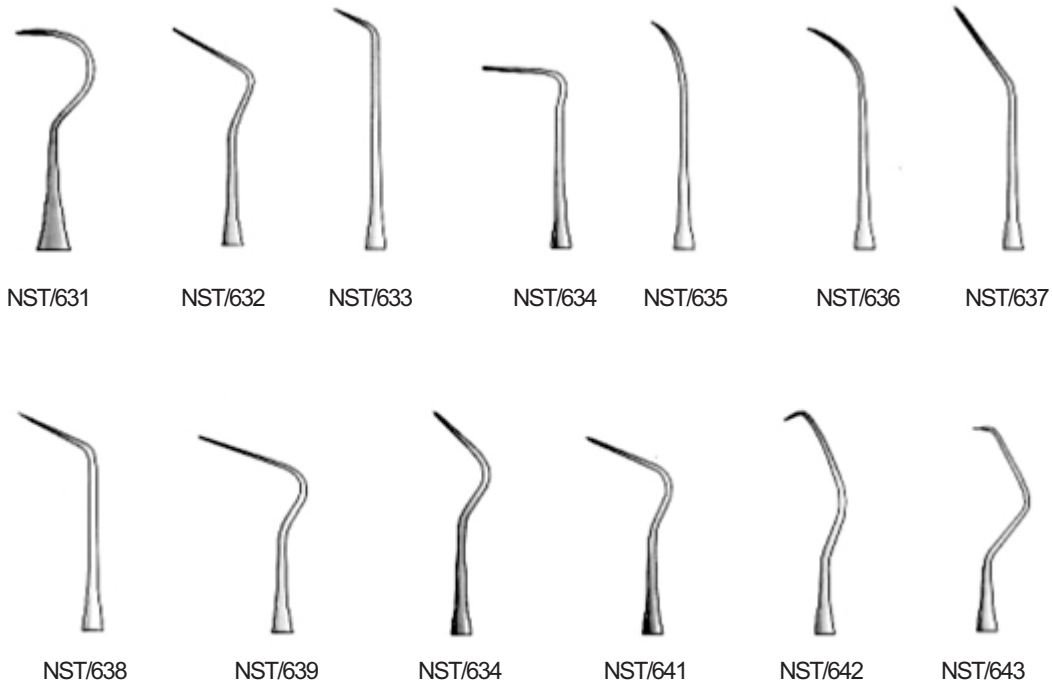

1.8ml
NST/556
Cartridgesyringe

1.8ml
NST/558
With ring handle
Cartridgesyringes with
three aspirating hooks and locking device

1.8ml
NST/559
With crutch handle

Ointment cannula
Standard package: 1 dozen

NST/560

1.8ml
NST/561
pressure syringe for intra-ligamental anesthesia,
for use with cartridges of 1.8ml, complete

Amalgam-filling Instruments

Composite Instruments Gold Plated

Filling Instruments

Octagonal handles

Explorers Normal & Anatomic Handle Single Ended

Normal handle

Anatomic handle

Scalers

NST/659

Mccall
NST/661

NST/663

NST/665