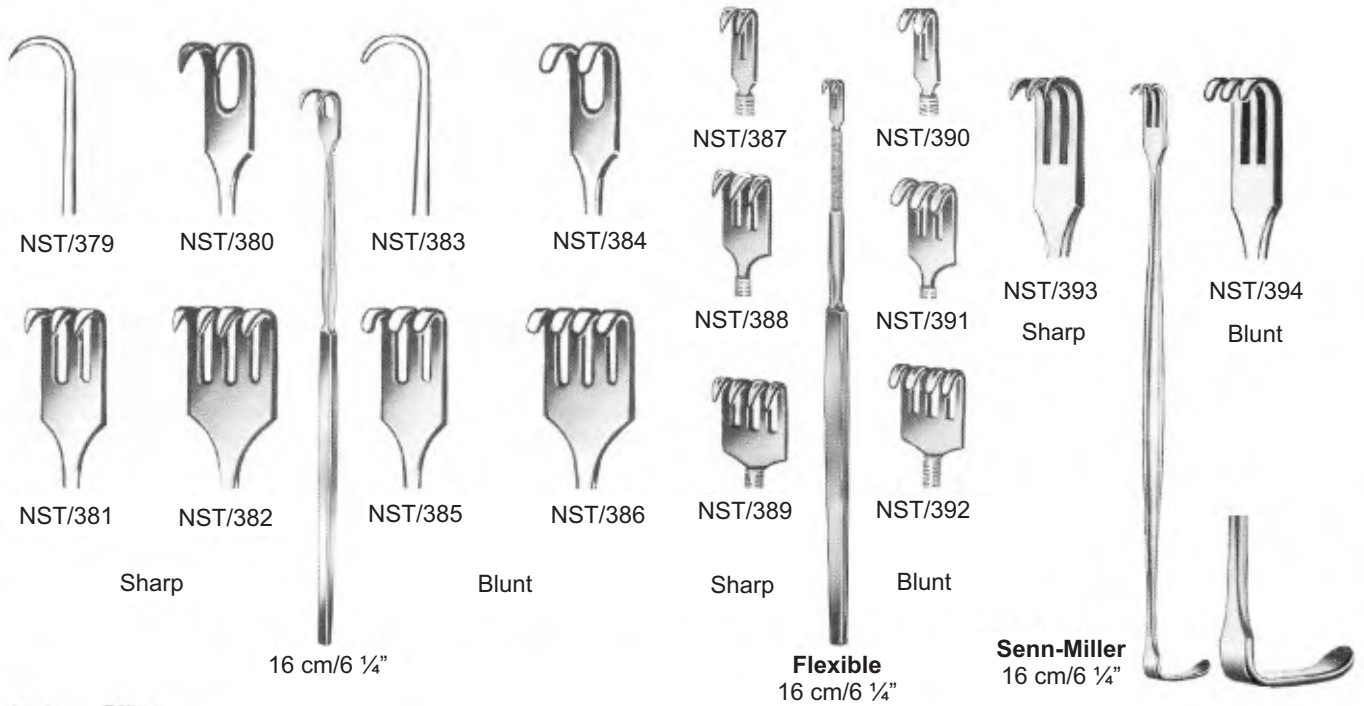

Retractors, Standard Patterns