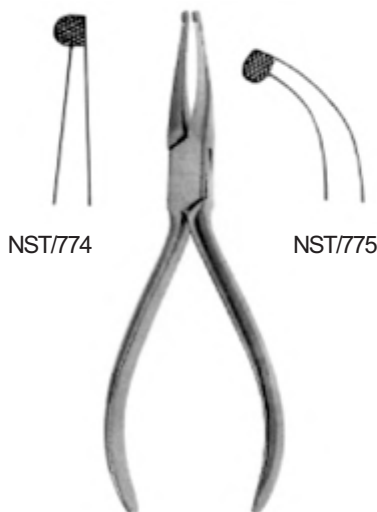

Filling Instruments

Rotondo
Roundhandle
NST/703to729

Octo
Octagonalhandle
NST/730to756

Cement Spatulas

Root Canal Instruments, Root Canal Spreaders

Pliers for Orthodontics & Prosthetics

Pliers for removing copper rings

Furrer
14cm/5" "
NST/772

Universal Pliers

Weingart
14cm/5" "
NST/773

Crown Pliers

How
14cm/5" "

Telescope crown Pliers

Bohm
12.5cm/5"
NST/776

16cm/6" "
NST/777