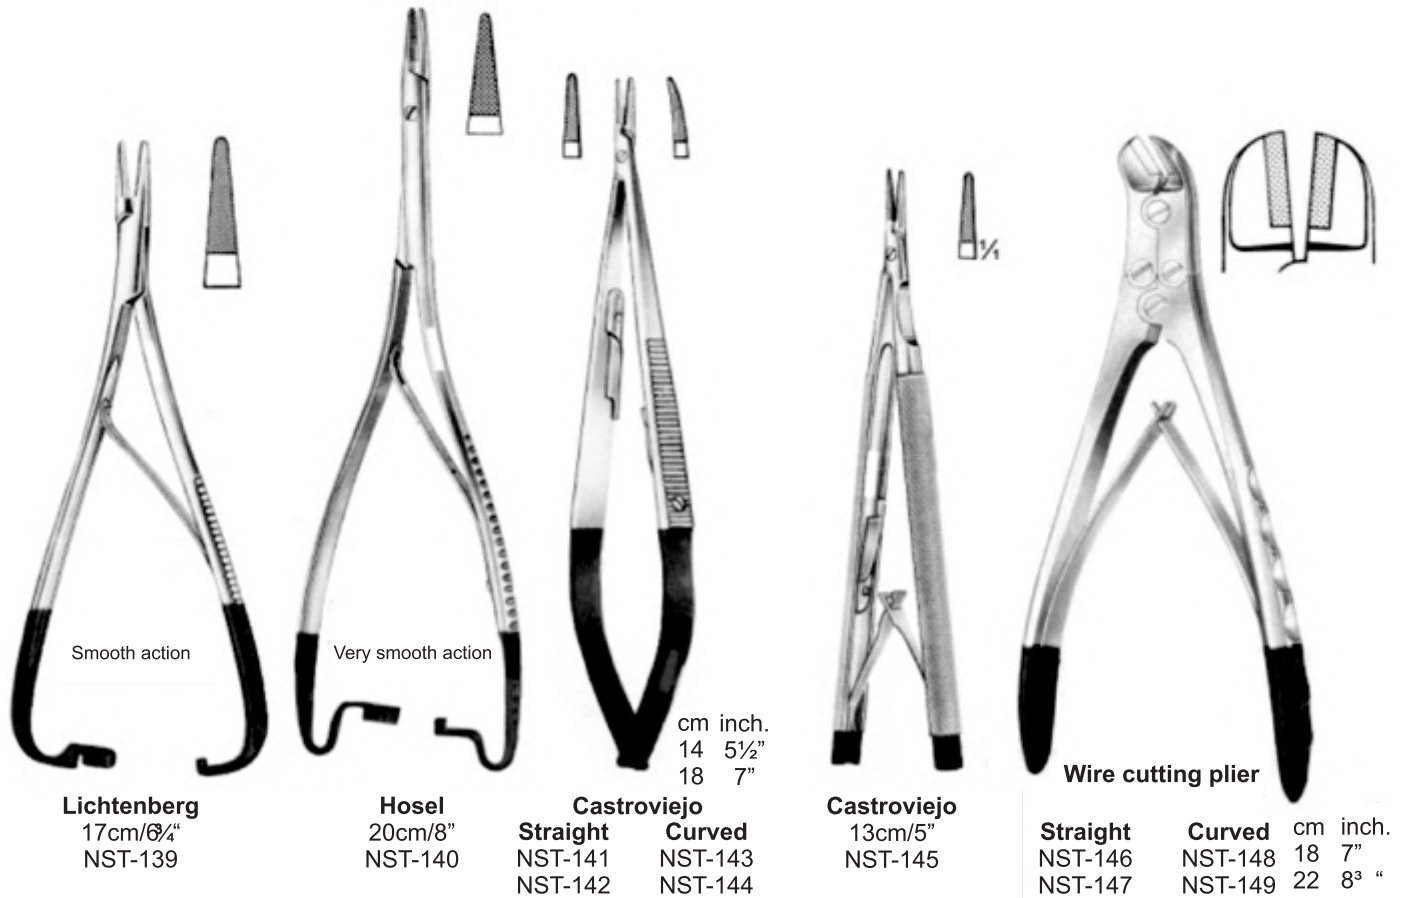

15.5cm/6"
NST-112

Plane
15.5cm/6"
NST-113

Needle Holders with Tungsten Carbide Inserts

Needle Holders with Tungsten Carbide Inserts

Needle Holders/micro/wire Cutter with Tungsten Carbide inserts

Scalpel Handles, Scalpel Blades