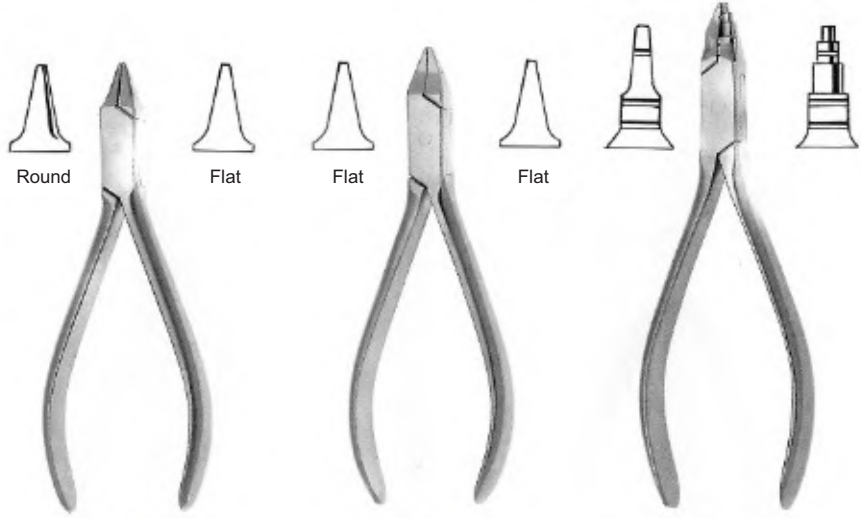

Bohm
12.5cm/5"
NST/778

Arch and spring bending pliers

Schwarz
14cm/5" "
NST/779

13cm/5"
NST/780

Wire and clasp bending pliers

Tweed
13.5cm/5" "
NST/781

Aderer
11.5cm/4" "
NST/782

Pliers for Orthodontics & Prosthetics

Flat nose pliers

14cm/5²"
NST/783

14cm/5²"
NST/784

Wire bending pliers

Round

Flat

Flat

Flat