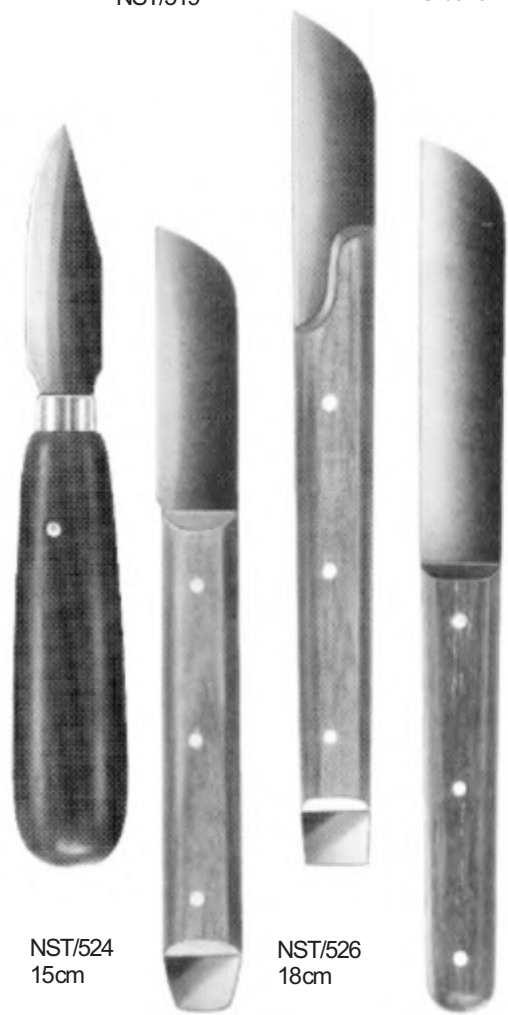

Finger Protector, Napkin Holder & Plaster Knives

NapkinHolder

Adams
NST/519

Fingerprotectors

22mmØ
Langenbeck
NST/520

24.5mmØ
Langenbeck
NST/521

26.5mmØ
Langenbeck
NST/522

NST/524
15cm

Gritmann
NST/525
16cm

NST/526
18cm

NST/527
18cm

Waxknives

Fahnenstock
NST/528
13cm

Lessmann
NST/530
13cm

NST/532
12cm

Plastercuttingplier
NST/523
20cm