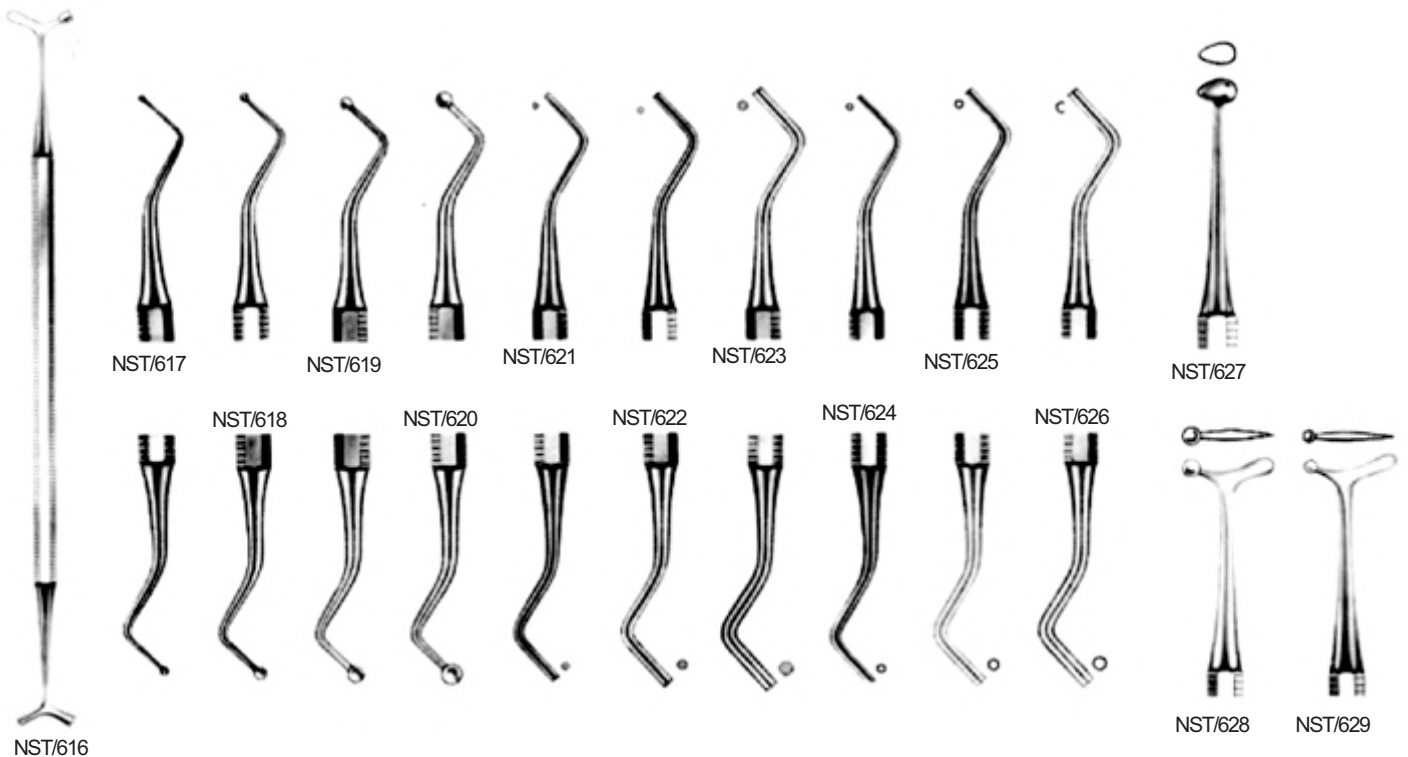

1.8ml
NST/561
pressure syringe for intra-ligamental anesthesia,
for use with cartridges of 1.8ml, complete

Amalgam-filling Instruments

Composite Instruments Gold Plated

Filling Instruments

Octagonal handles