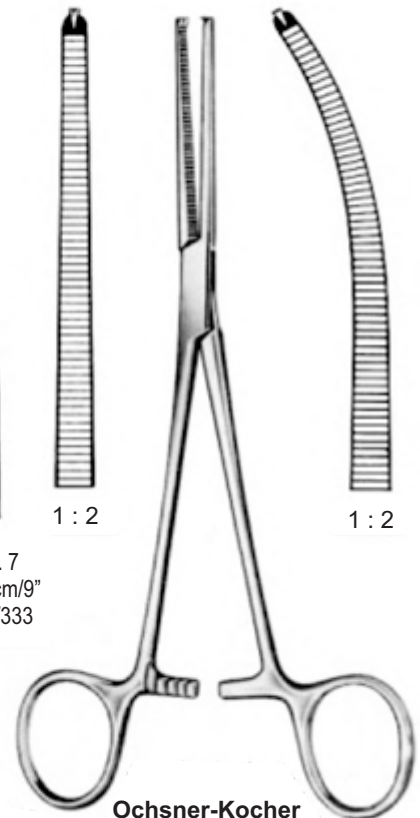

Fig. 1	Fig. 2	Fig. 3	Fig. 4	Fig. 5	Fig. 6	Fig. 7
19 cm/7 1/2"	20.5 cm/8"	21 cm/78 1/4"	22.5 cm/9"	21.5 cm/8 1/2"	22.5 cm/9"	22.5 cm/9"
NST/327	NST/328	NST/329	NST/330	NST/331	NST/332	NST/333

Ochsner-Kocher

cm	inch.	NST/321	NST/324
14	5 1/2"	NST/322	NST/325
16	6 1/2"	NST/323	NST/326
18	7"