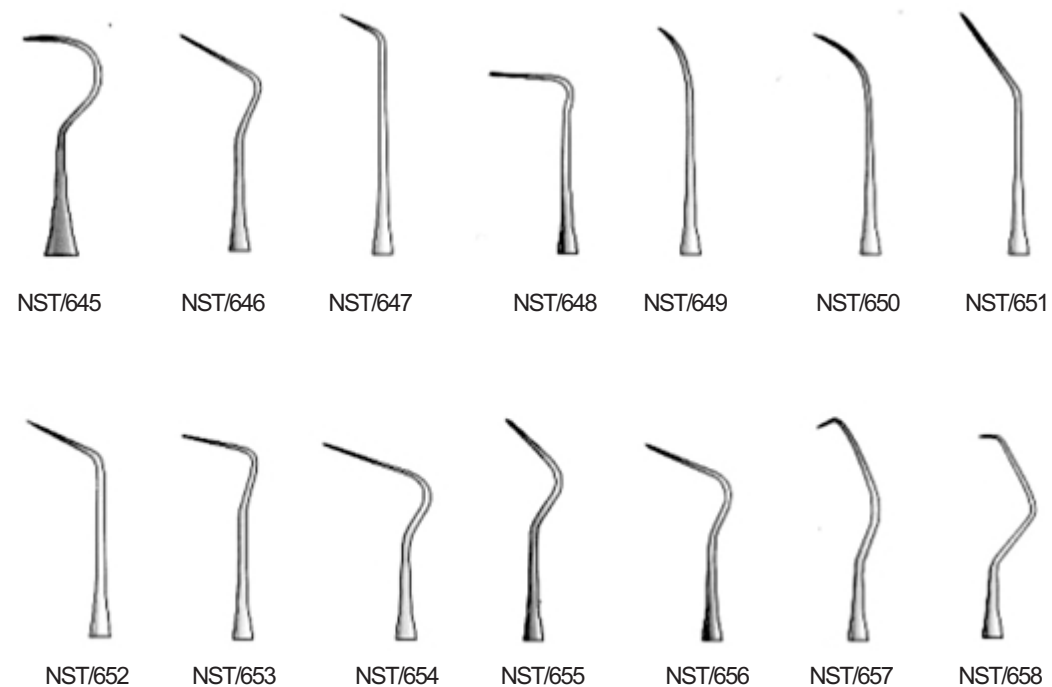

1.8ml
NST/561
pressure syringe for intra-ligamental anesthesia,
for use with cartridges of 1.8ml, complete

Amalgam-filling Instruments

Composite Instruments Gold Plated

Filling Instruments

Octagonal handles

Explorers Normal & Anatomic Handle Single Ended

Normal handle

Anatomic handle

Scalers

NST/659

Mccall
NST/661

NST/663

NST/665