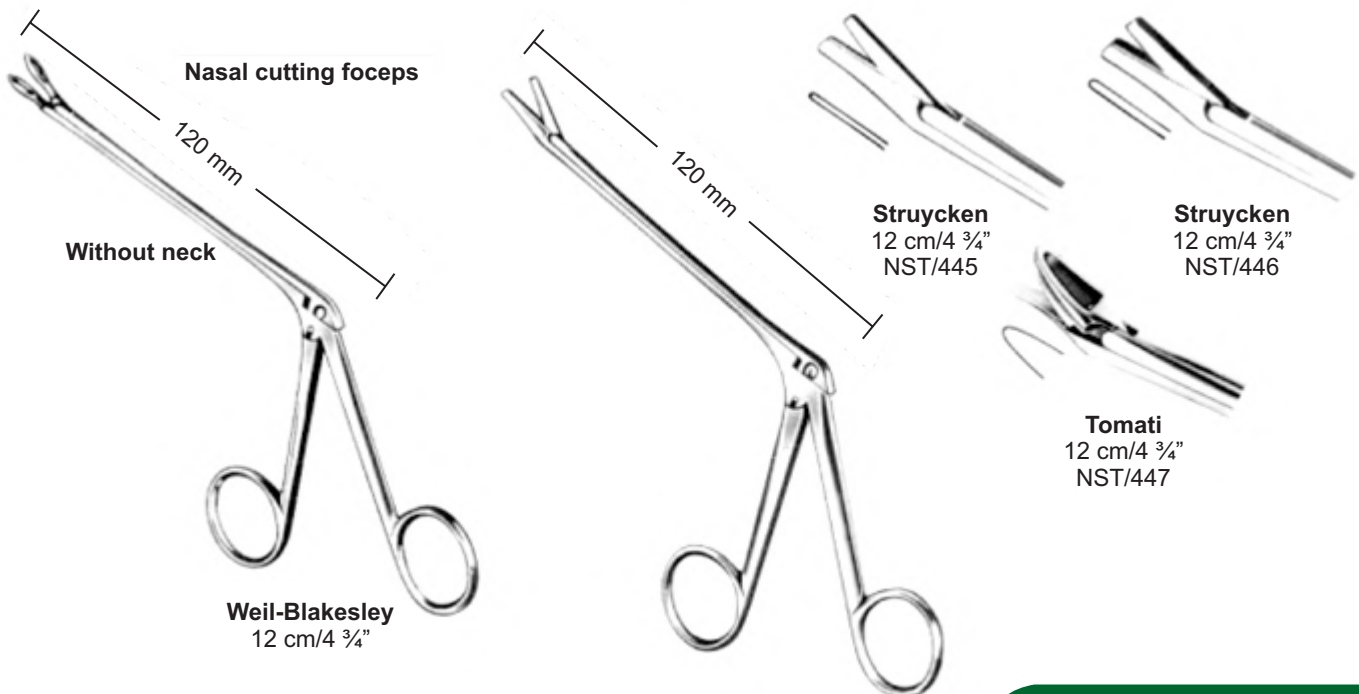

NST/440

NST/441

NST/442

NST/443

NST/444

Nasal cutting forceps

Without neck

120 mm

Weil-Blakesley
12 cm/4 3/4"

120 mm

Struycken
12 cm/4 3/4"
NST/445

Struycken
12 cm/4 3/4"
NST/446

Tomati
12 cm/4 3/4"
NST/447