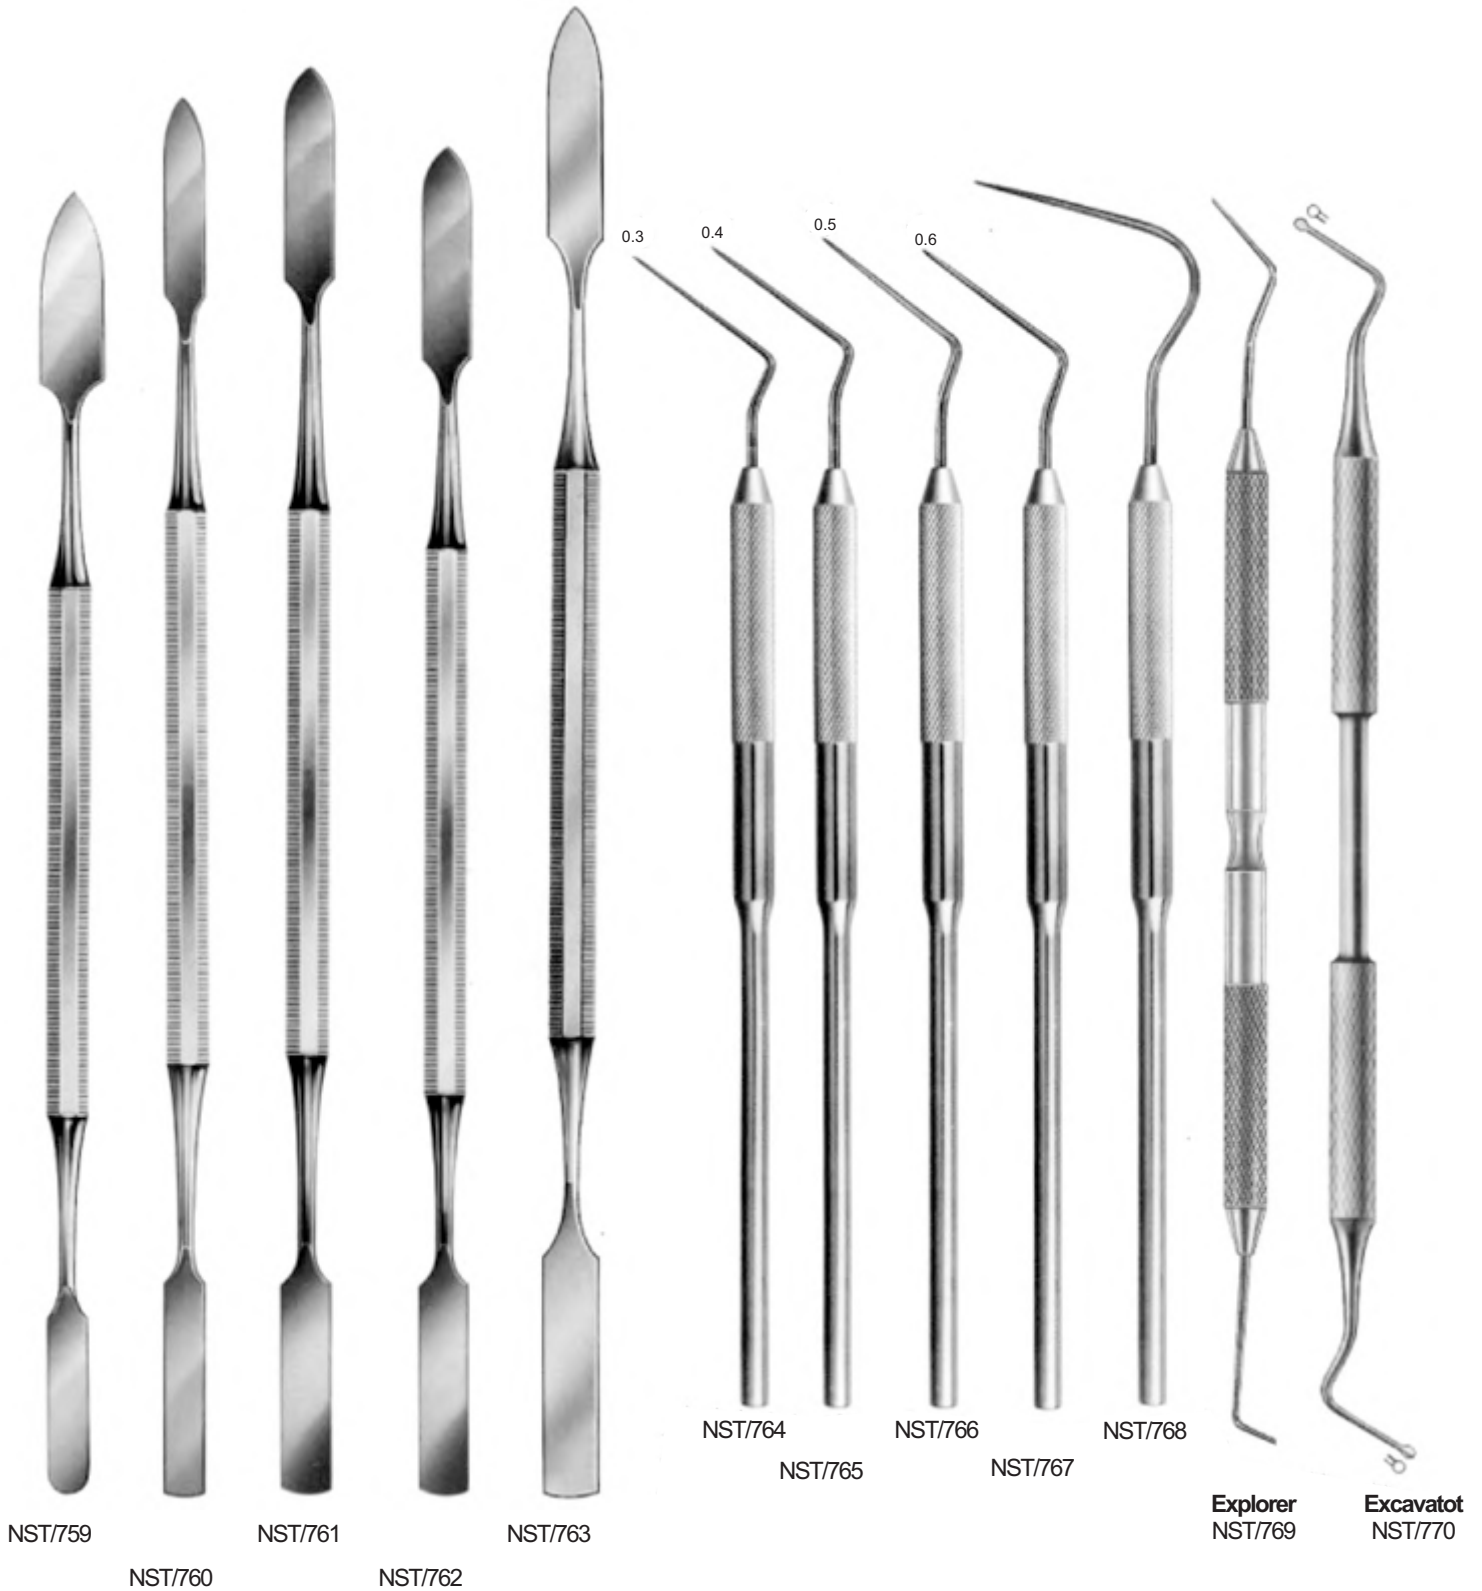

Filling Instruments

Rotondo
Roundhandle
NST/703to729

Octo
Octagonalhandle
NST/730to756

Cement Spatulas

Root Canal Instruments, Root Canal Spreaders

Pliers for Orthodontics & Prosthetics

Pliers for removing copper rings

Furrer
14cm/5" "
NST/772

Universal Pliers

Weingart
14cm/5" "
NST/773

Crown Pliers

How
14cm/5" "

Telescope crown Pliers

Bohm
12.5cm/5"
NST/776

16cm/6" "
NST/777