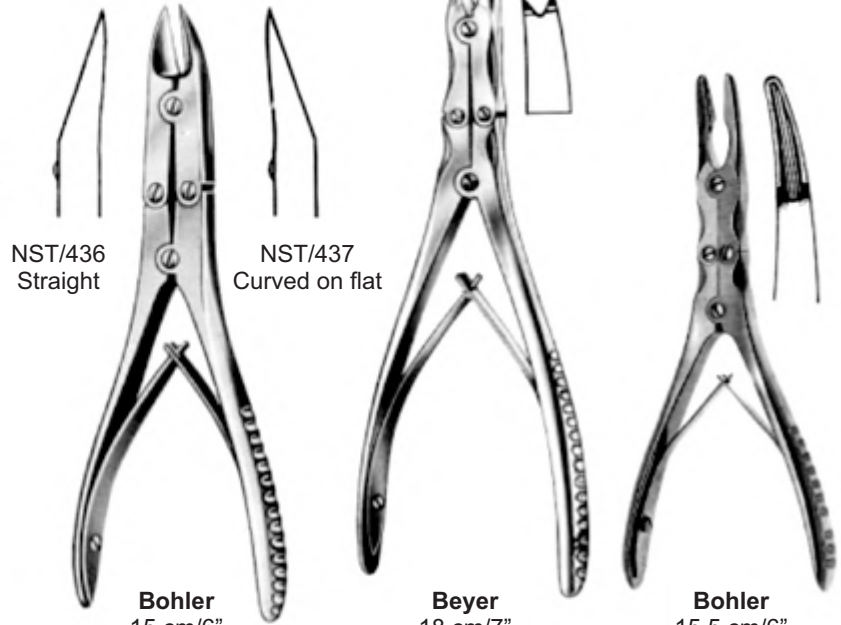

NST/436
Straight

NST/437
Curved on flat

Bohler
15 cm/6"

Beyer
18 cm/7"
NST/438

Bohler
15.5 cm/6"
NST/439