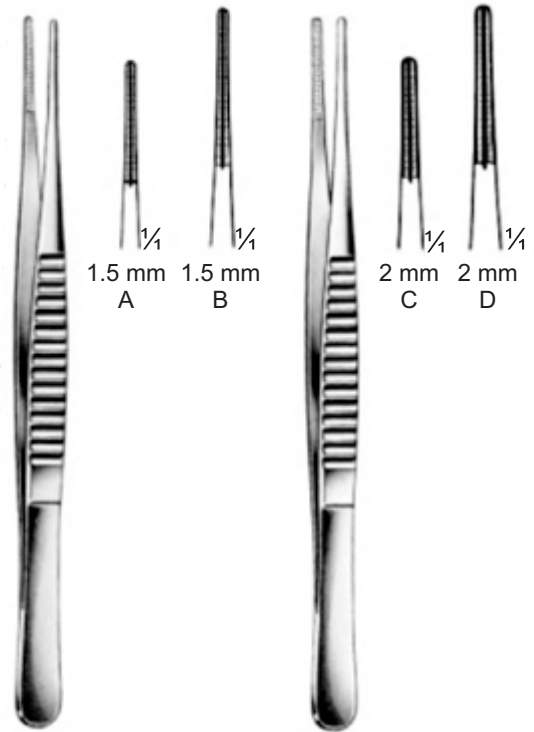

Semken
15.5 cm/6"
NST/259

Tissue & Atraumatic Vascular Forceps

Gerald
17.5 cm/7"
NST/260

Cushing
18 cm/7"
NST/261

NST/262
NST/263

NST/264
NST/265

Atraumatic Vascular Forceps

1.5 mm 1/4"
A

1.5 mm 1/4"
B

2 mm 1/4"
C

2 mm 1/4"
D

De Bakey

cm	inch.
15	6" A
20	8" B

NST/266
NST/267

De Bakey

cm	inch.
15	6" C
20	8" D