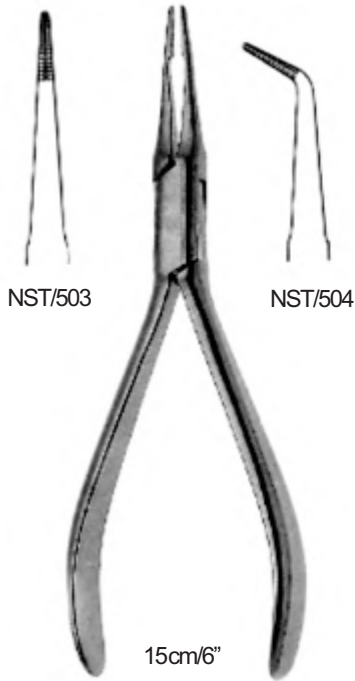

Amalgamcarrier

Fig.45
NST/501

Fig.2
Hollenback
NST/502

Broach Removing Pliers

NST/503

NST/504

15cm/6"

Pliers for removing broken broaches and silver pins

very delicate

15cm/5 1/4"
NST/505

Removing plier for root canal screws and pins

14.5cm/5 3/4"
NST/506

Rubberdam Instruments

Rubberdam clamp forceps

Brewar
17.5cm/7"
NST/507

Stoke
17.5cm/7"
NST/508