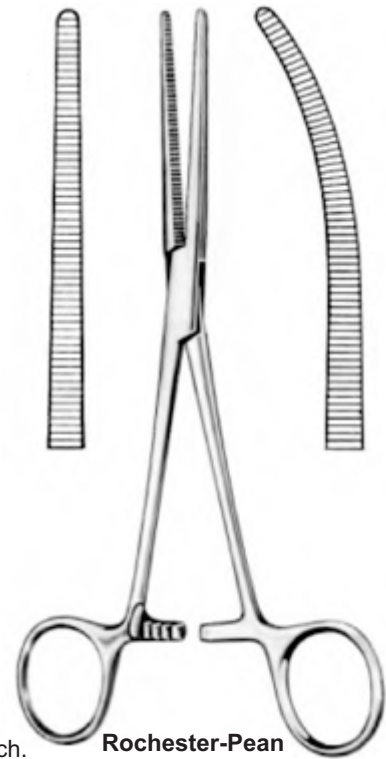

	Micro-Mosquito	
	Straight	Curved
	NST/303	NST/305
	NST/304	NST/306

Hemostatic Forceps

Halsted-Mosquito

Straight	Curved	cm	inch.
NST/307	NST/309	12.5	5"
NST/308	NST/310	14	5 1/2"

Halsted-Mosquito

Straight	Curved	cm	inch.
NST/311	NST/313		
NST/312	NST/314		