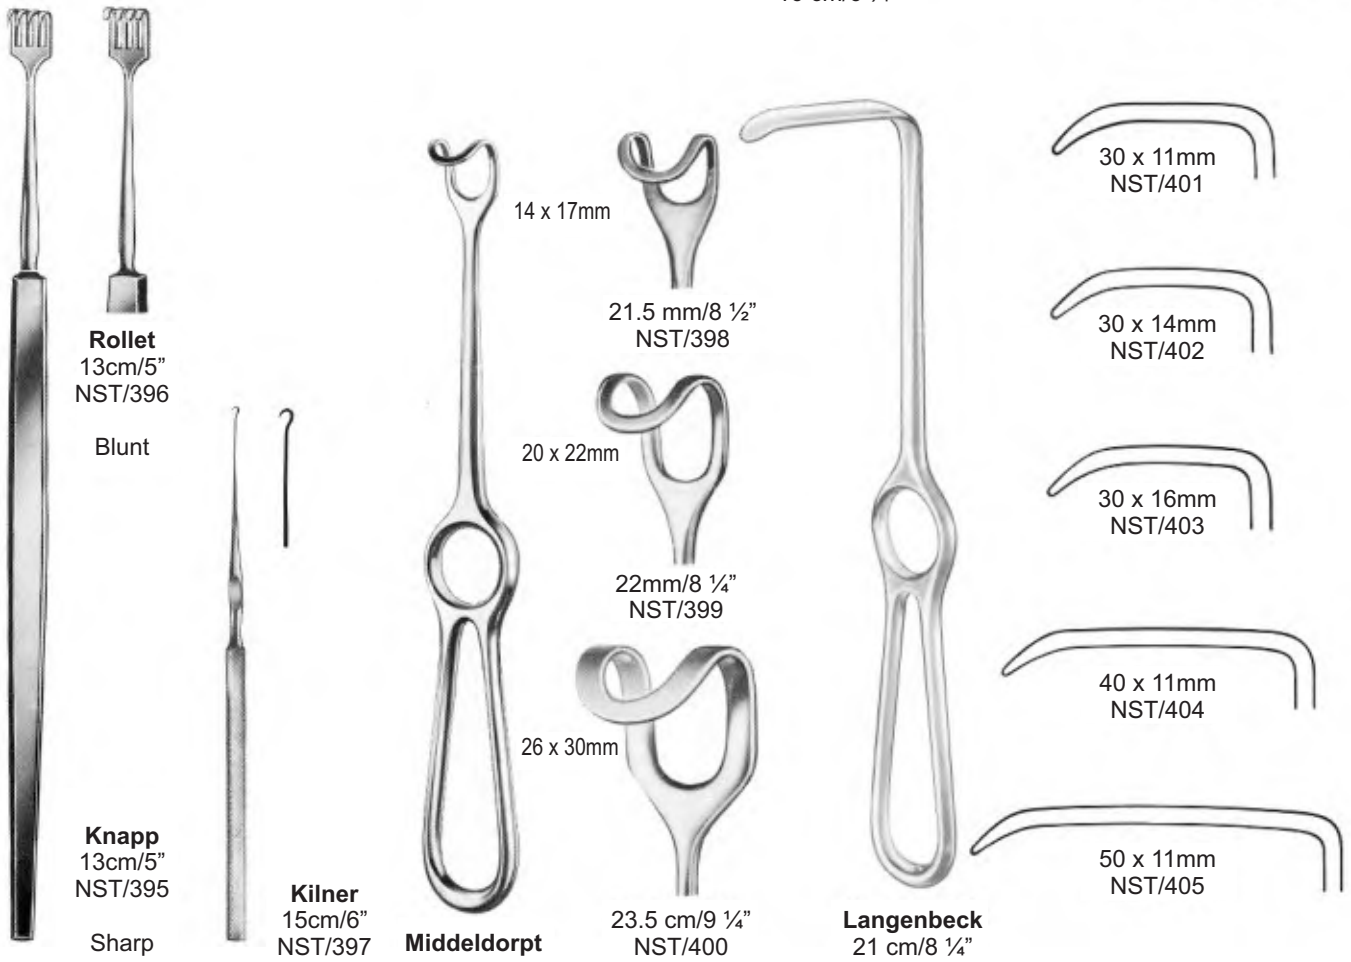

Retractors, Standard Patterns