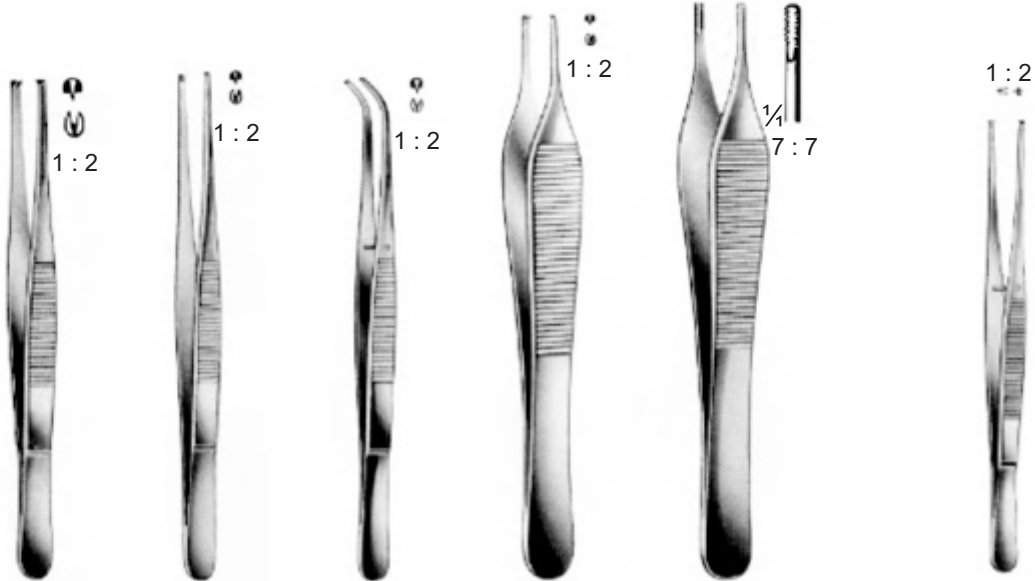

Westcott
11.5cm/4 1/2"
NST/218
Sharp pointed

Westcott
11cm/4 1/2"
NST/219
Sharp pointed

Westcott
11cm/4 1/2"
NST/220
Blunt pointed

14.5cm/5 3/4"
NST/221
Very fine pointed

14.5cm/5 3/4"
NST/222
Very fine pointed

Dressing & Tissue Forceps

Standard

Adson

Semken
15.5 cm/6"
NST/239

Gerald
15.5 cm/7"
NST/240

Cushing
18 cm/7"
NST/241

cm	inch.			
12	4 3/4"			NST/237
14.5	5 3/4"	NST/223	NST/228	NST/233
15	6			NST/238
16	6 1/4"	NST/224	NST/229	NST/234
18	7	NST/225	NST/230	NST/235
20	8	NST/226	NST/231	NST/236
25	10	NST/227	NST/232	