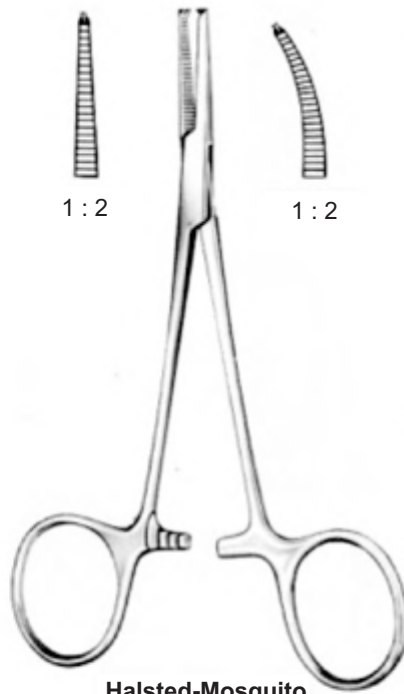

Halsted-Mosquito

Straight	Curved	cm	inch.
NST/311	NST/313		
NST/312	NST/314