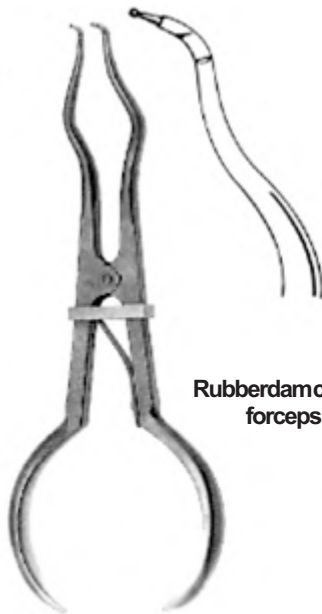

Amalgamcarrier

Fig.45
NST/501

Fig.2
Hollenback
NST/502

Broach Removing Pliers

NST/503

NST/504

15cm/6"

Pliers for removing broken broaches and silver pins

very delicate

15cm/5 1/4"
NST/505

Removing plier for root canal screws and pins

14.5cm/5 3/4"
NST/506

Rubberdam Instruments

Rubberdam clamp forceps

Brewar
17.5cm/7"
NST/507

Stoke
17.5cm/7"
NST/508