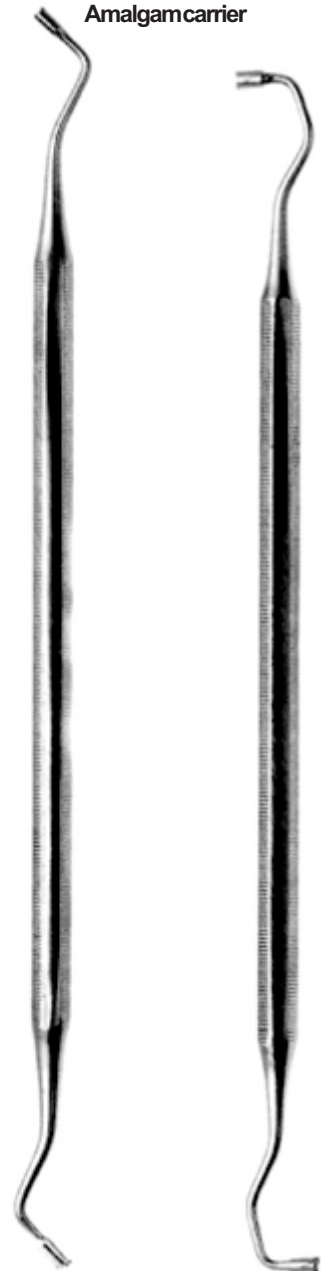

Amalgamcarrier

Fig.45
NST/501

Fig.2
Hollenback
NST/502

Broach Removing Pliers

NST/503

NST/504

15cm/6"

Pliers for removing broken broaches and silver pins

very delicate

15cm/5 1/4"
NST/505

Removing plier for root canal screws and pins

14.5cm/5 3/4"
NST/506

Rubberdam Instruments

Rubberdam clamp forceps

Brewar
17.5cm/7"
NST/507

Stoke
17.5cm/7"
NST/508