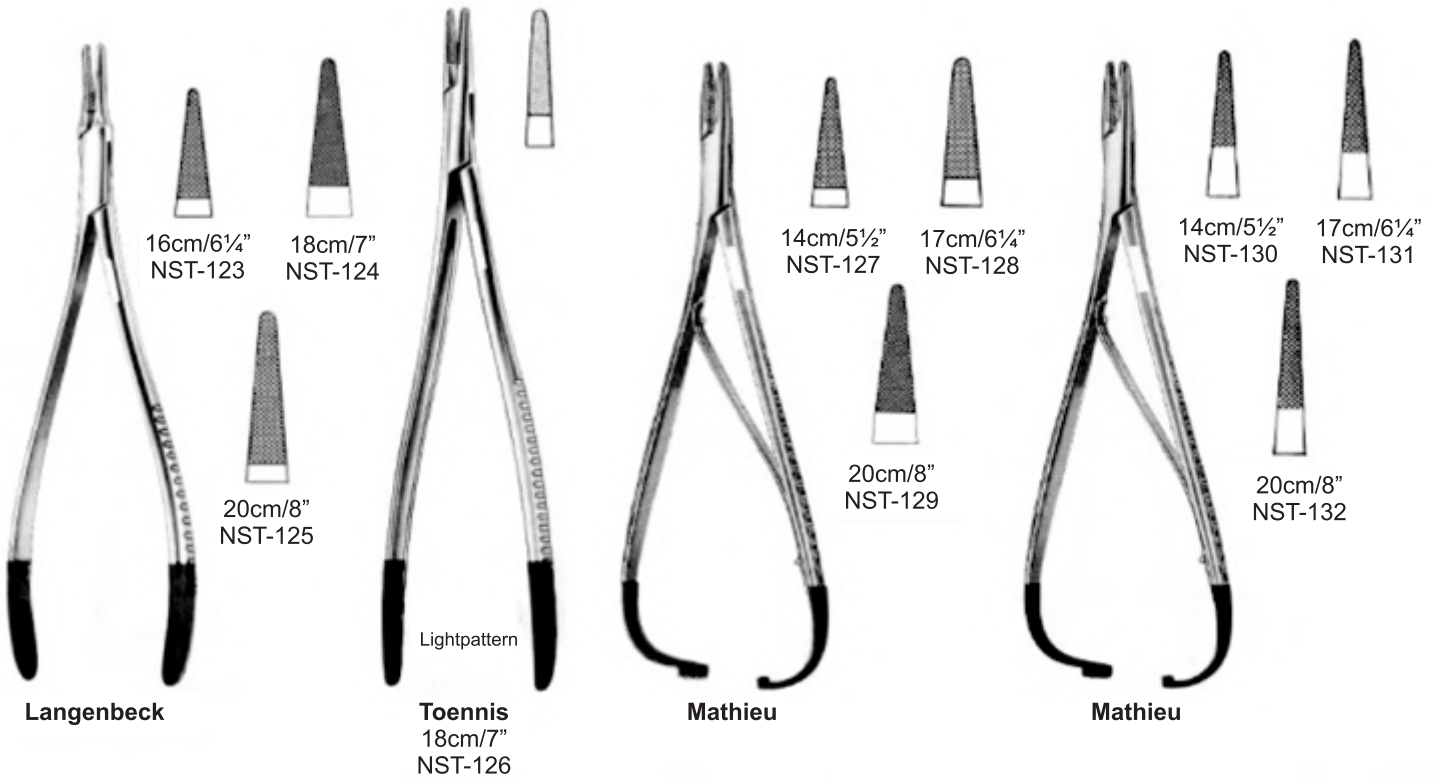

Hollow, Stainless
NST-105

Hollow, Stainless
NST-106

Solid, Stainless
NST-106

Plane
13.5cm/5
NST-109

Plane
NST-110

● 6mm

● 8mm

15.5cm/6"
NST-111

15.5cm/6"
NST-112

Plane
15.5cm/6"
NST-113

Needle Holders with Tungsten Carbide Inserts

Needle Holders with Tungsten Carbide Inserts

Needle Holders/micro/wire Cutter with Tungsten Carbide inserts

Scalpel Handles, Scalpel Blades