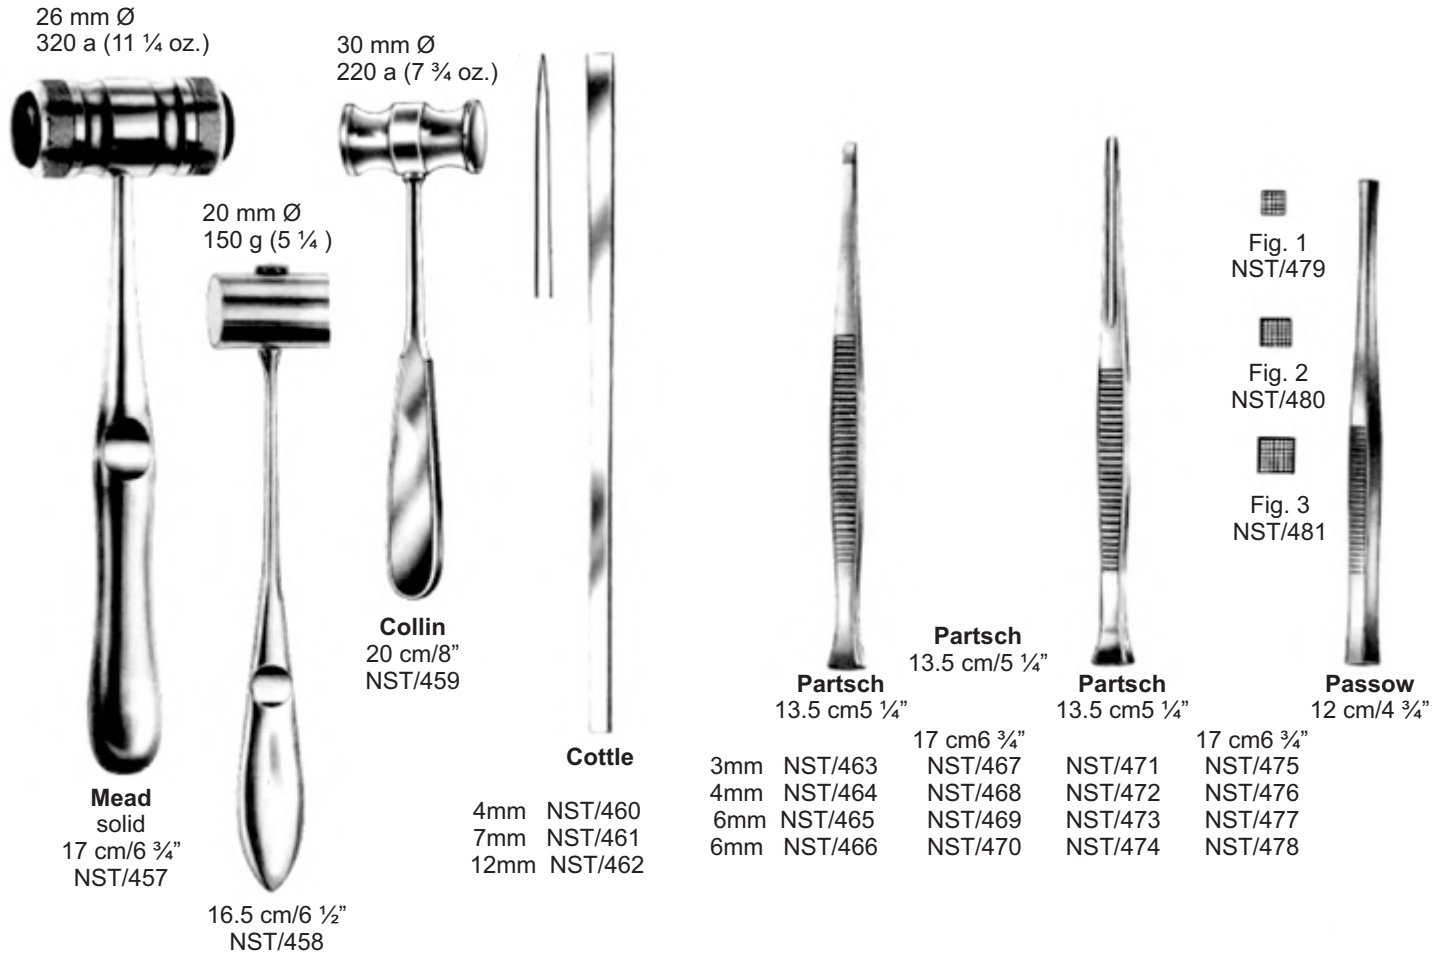

Osteotomes, Chisels, Gouges & Mallets