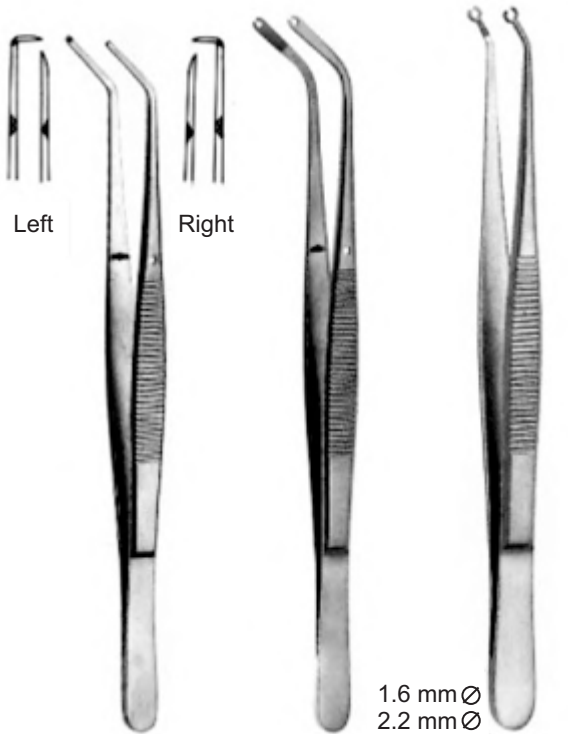

Cotton & Pocket Marking Plier Tweezers & Suture Forceps

Cotton Pliers Heavy Pattern Never Broach Pliers

Crane-Caplan
15 cm/6"
NST/280
NST/Z/281

Corn
15 cm/6"
NST/282

16 cm/6 ¼"
NST/283
NST/284