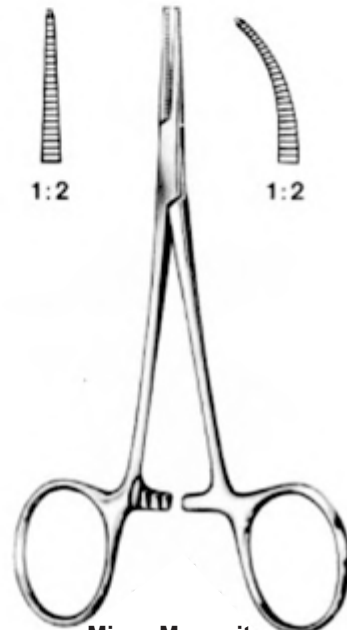

Zielinsky
NST/295

Measuring Calipers

Iwanson
NST/296
Measuring range } 0 - 10mm

Hemostatic Forceps

	Hartmann	
cm	Straight	Curved
10	NST/297	NST/298
12	4 3/4"	

	Micro-Mosquito	
	Straight	Curved
	NST/299	NST/301
	NST/300	NST/302