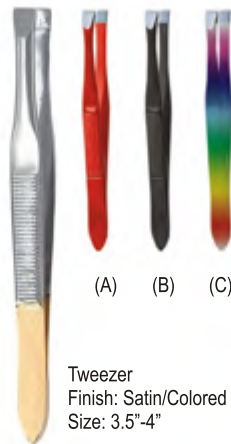

Tweezer
Finish: Satin/Colored
Size: 3.5"-4"

Tweezer
Finish: Satin/Colored
Size: 3.5"-4"

NST/077