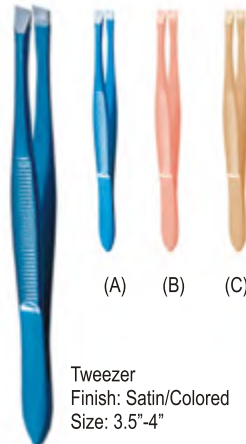

Tweezer
Finish: Satin/Colored
Size: 3.5"-4"

NST/078