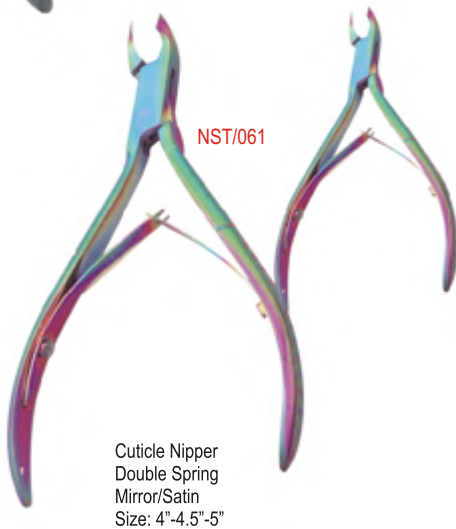

NST/055

Side Cutter
Double Spring
Round Point
Finish: Mirror/Satin
Size: 4.5"-5"

NST/056

Multi Action Side Cutter
Double Spring
Flat Head
Finish: Mirror/Satin
Size: 6"-7"

NST/057

Cuticle Nippers

Cuticle Nipper
Double Spring
Mirror/Satin
Size: 4"-4.5"-5"

NST/058

NST/059
Cuticle Nipper
Single Spring
Multicolour
Size: 4"-4.5"-5"

NST/060
Cuticle Nipper
Box Joint
Sissor Handle
Half Gold
Size: 4"-4.5"

NST/061

Cuticle Nipper
Double Spring
Mirror/Satin
Size: 4"-4.5"-5"