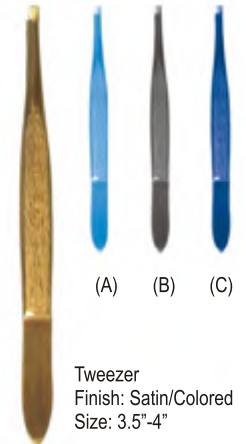

Tweezer
Finish: Satin/Colored
Size: 3.5"-4"

NST/076

Tweezer
Finish: Satin/Colored
Size: 3.5"-4"

NST/077

Tweezer
Finish: Satin/Colored
Size: 3.5"-4"

NST/078

Tweezer
Finish: Satin/Colored
Size: 3.5"-4"

NST/079