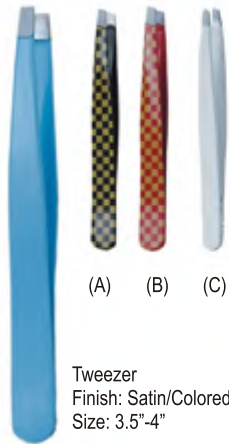

Tweezers

Tweezer
Finish: Satin/Colored
Size: 3.5"-4"

NST/076