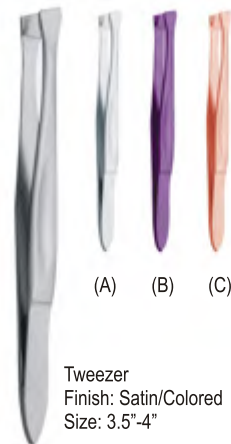

Tweezer
Finish: Satin/Colored
Size: 3.5"-4"

NST/076

Tweezer
Finish: Satin/Colored
Size: 3.5"-4"

NST/077

Tweezer
Finish: Satin/Colored
Size: 3.5"-4"

NST/078

Tweezer
Finish: Satin/Colored
Size: 3.5"-4"

NST/079